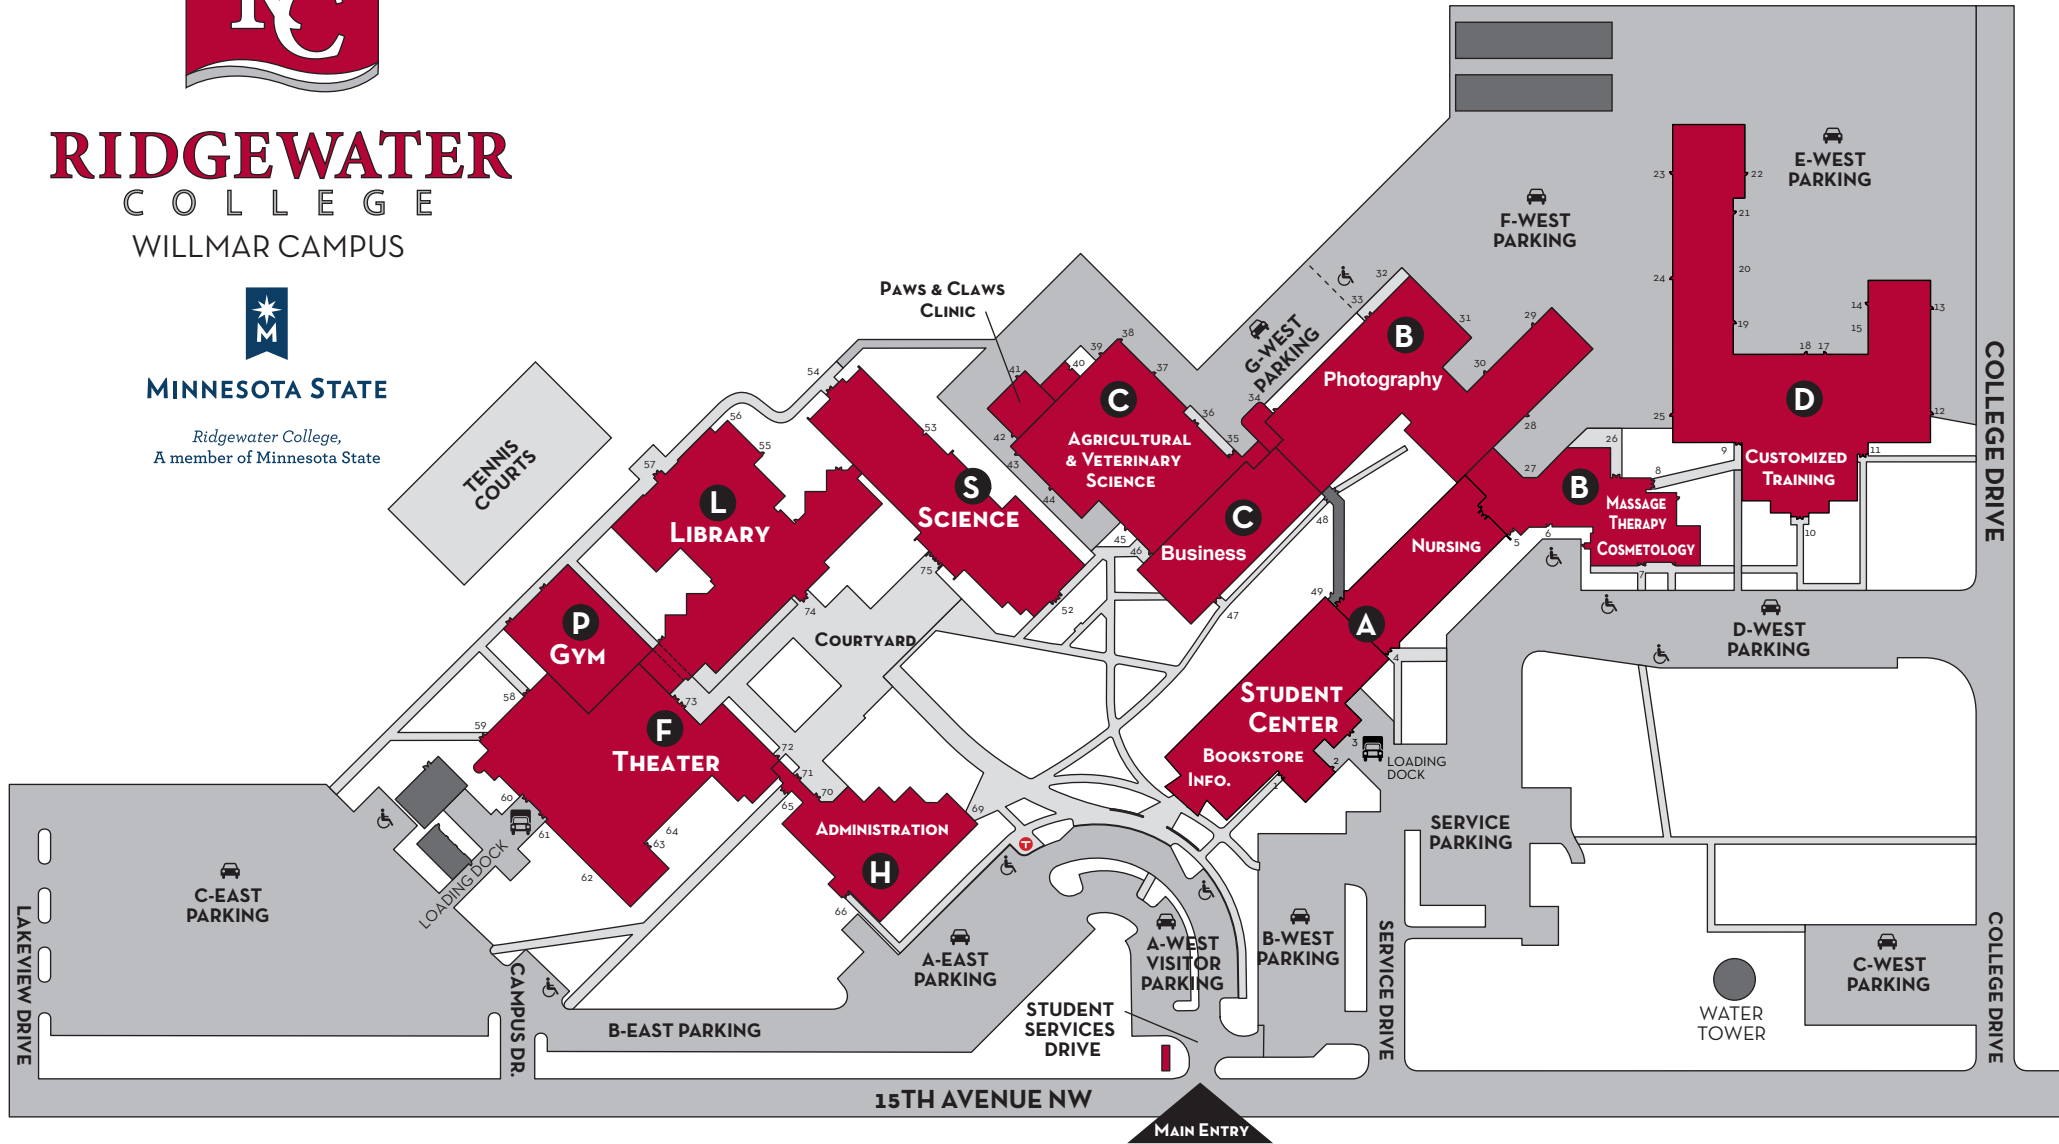

RIDGEWATER COLLEGE

WILLMAR CAMPUS

MINNESOTA STATE

Ridgewater College,
A member of Minnesota State

NORTH

STUDENT CENTER

Information Desk
Bookstore
Student Services
Test Center
Business Office
Foundation

STUDENT CENTER Cont.

Club Hub (UL)
Conference Center (UL)
Food Service (UL)
Student Life (UL)

BUILDING A

Nursing
Medical Assistant

BUILDING B

Cosmetology / Salon
Marketing
Massage Therapy
Nursing
Auto Service Tech. (LL)
OSP (LL)
Photography (LL)
CST (LL)

BUILDING F

Art Gallery
Fine Arts
Theater

ADMINISTRATION

President's Office
V.P. Offices
Deans Offices
Human Resources
Marketing Offices

BUILDING P (LL)

Gymnasium
Fitness Center

BUILDING L

Library
IT
Computer Lab
Academic Support Ctr.
Psychology (LL)